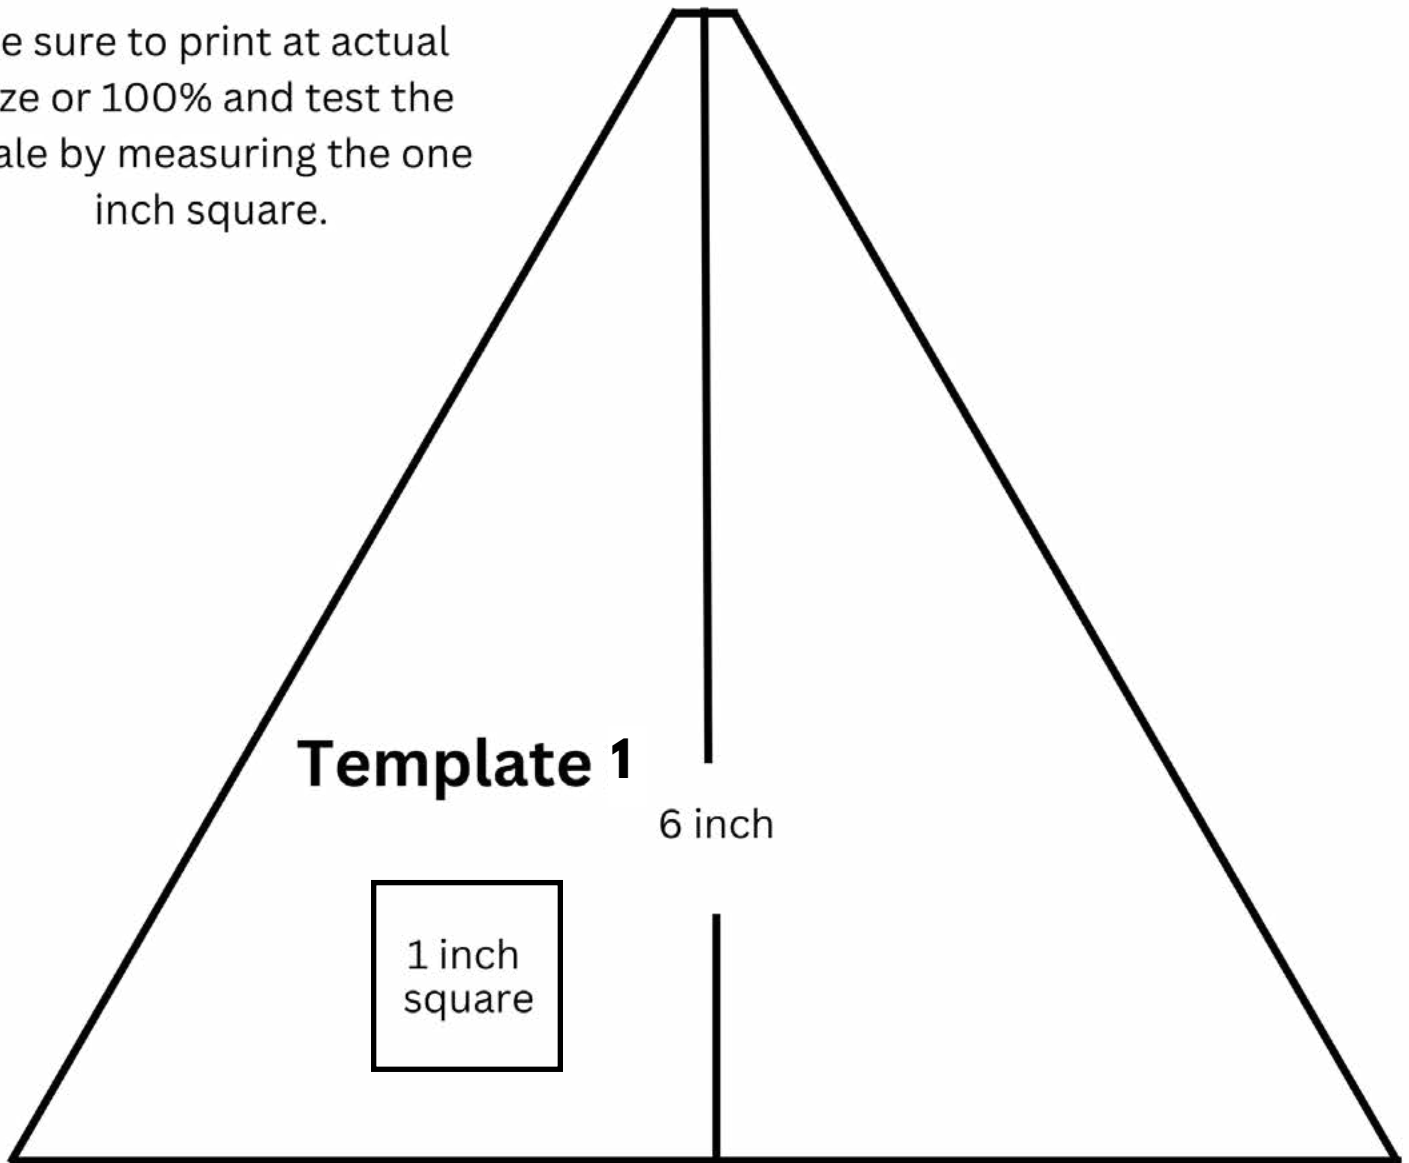

**QUILTY
LOVE**

Triangle Hexies Templates

An 8.5 inch flat tipped ruler is recommended but these templates can also be used.

Be sure to print at actual size or 100% and test the scale by measuring the one inch square.

Template 3

Background triangles

8 inch

1 inch square